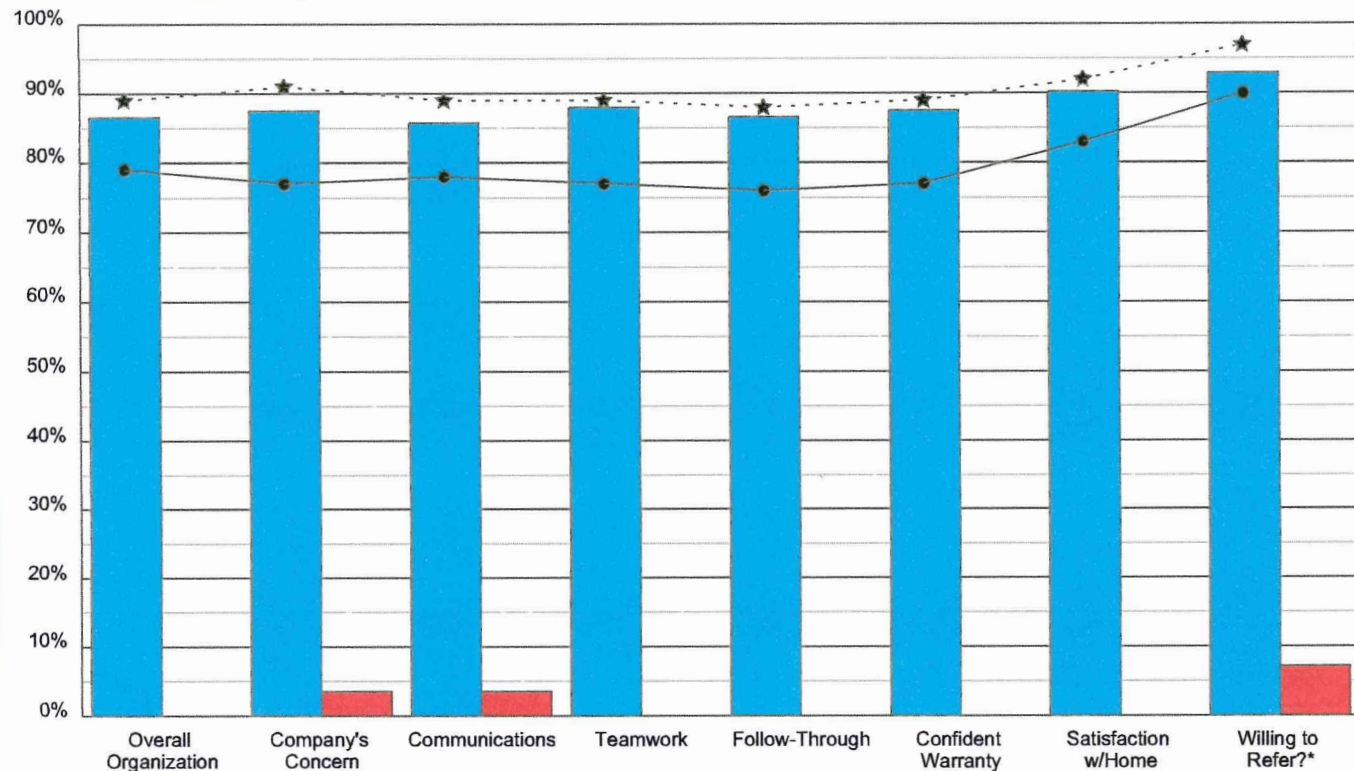

Woodland, O'Brien
associates
Schmidt Builders, Inc.

Schmidt Builders, Inc.: Overall

Avg Neg
 Period 1 Closing Dates: 1/1/17 - 12/31/17: 31 of 46 (67%) 74% Enthusiasm

● Woodland O'Brien All Clients
 ★ Woodland O'Brien Top Performers