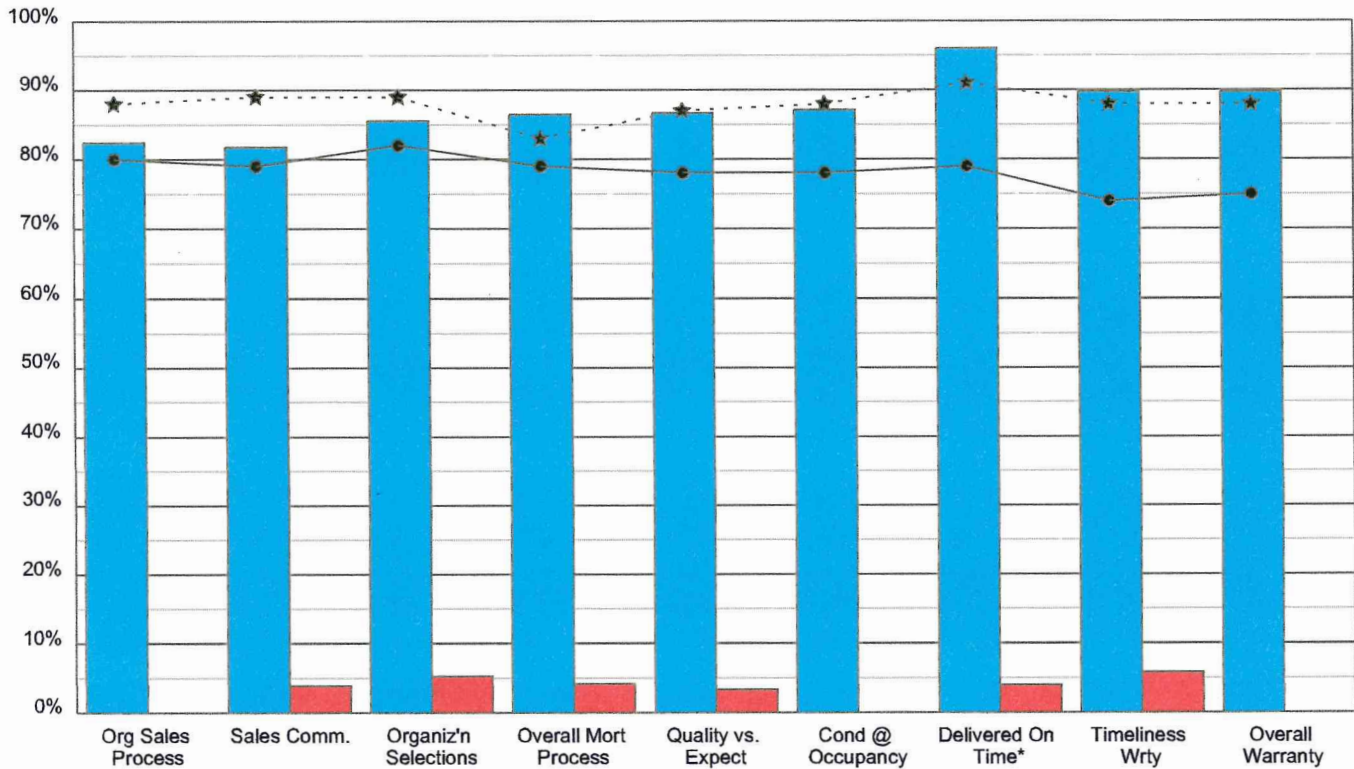

Woodland, O'Brien
associates
Schmidt Builders, Inc.

Schmidt Builders, Inc.: Overall

Avg Neg
 Period 1 Closing Dates: 1/1/17 - 12/31/17: 31 of 46 (67%) 74% Enthusiasm

● Woodland O'Brien All Clients
 ★ Woodland O'Brien Top Performers

These statistical reports reflect the results of independent consumer surveys conducted by Woodland, O'Brien & Associates.