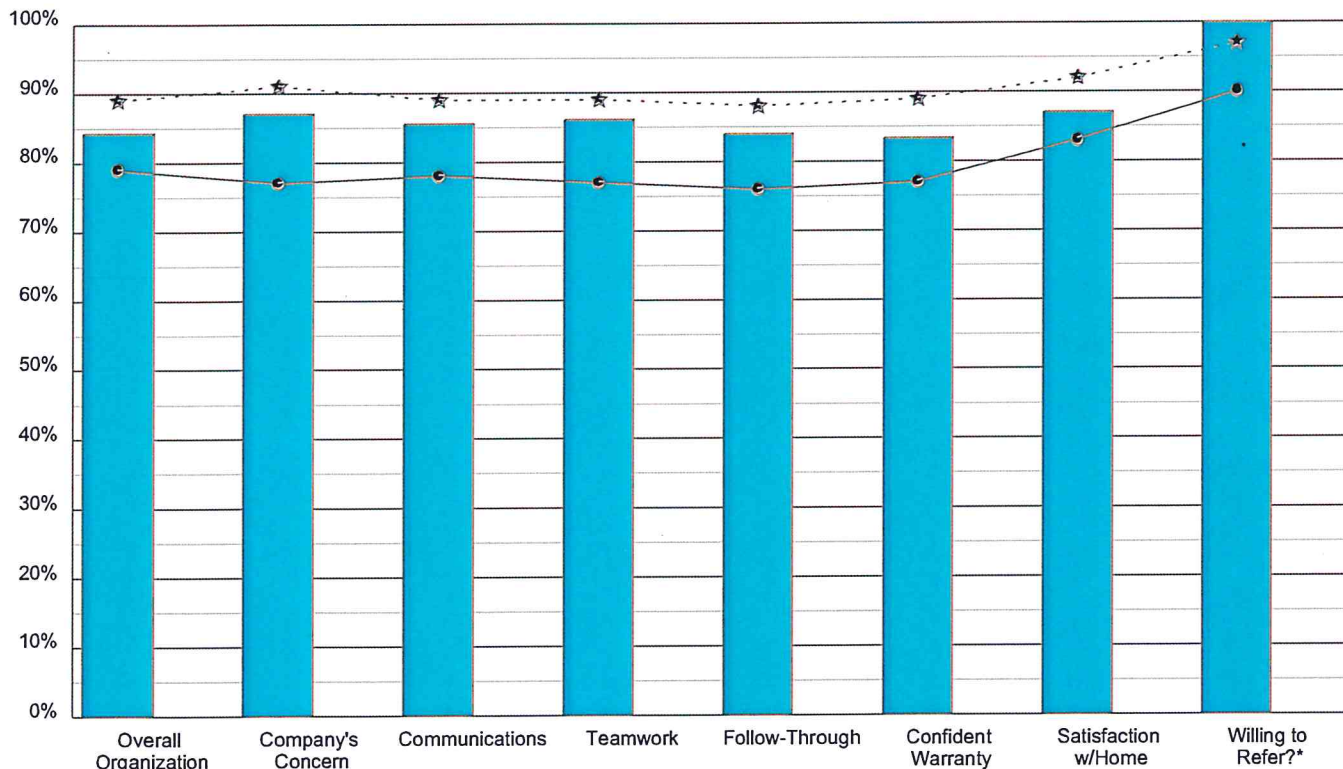

Woodland, O'Brien associates Schmidt Builders, LLC

Schmidt Builders, LLC: Overall

Avg Neg

Period 1 Survey Received Dates: 1/1/2018 - 12/31/2018: 30 of 30 67% Enthusiasm

● Woodland O'Brien All Clients

★ Woodland O'Brien Top Performers