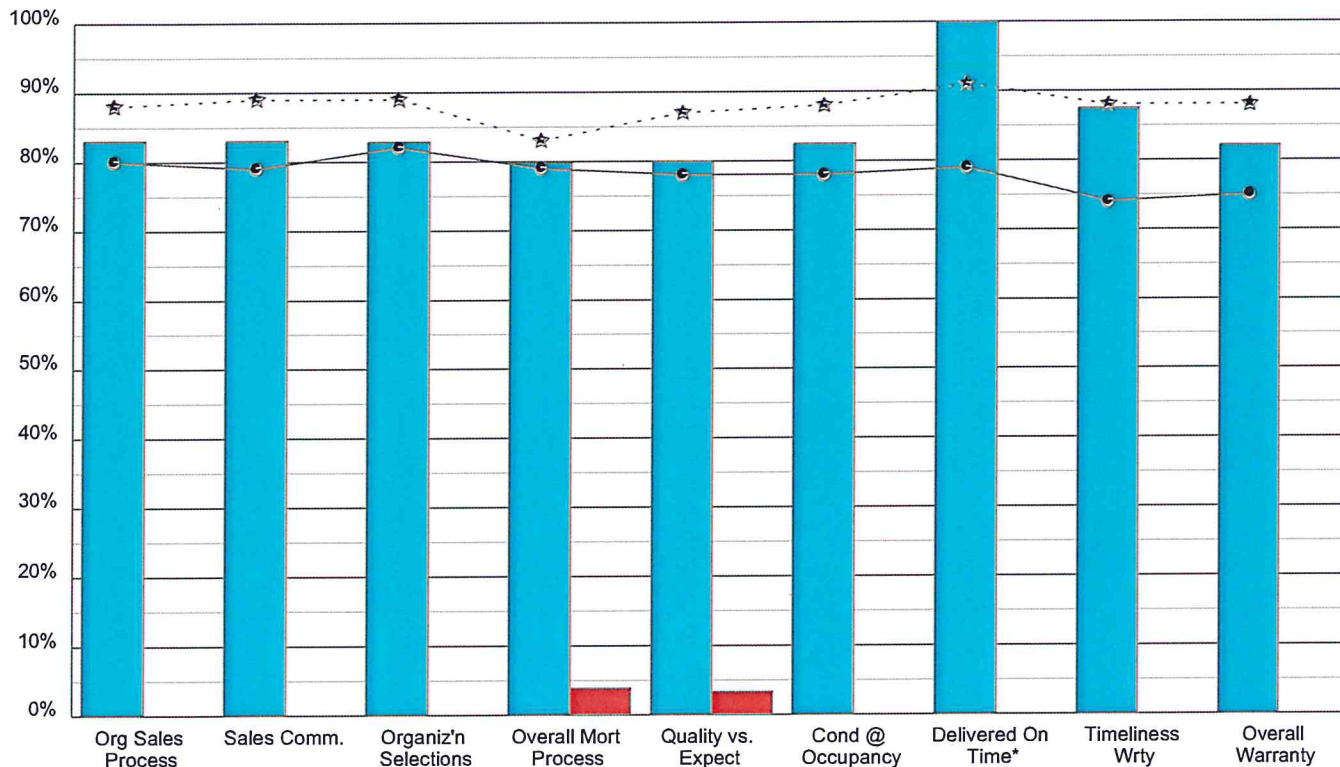

Woodland, O'Brien associates Schmidt Builders, LLC

Schmidt Builders, LLC: Overall

Avg Neg

Period 1 Survey Received Dates: 1/1/2018 - 12/31/2018: 30 of 30 67% Enthusiasm

● Woodland O'Brien All Clients

★ Woodland O'Brien Top Performers