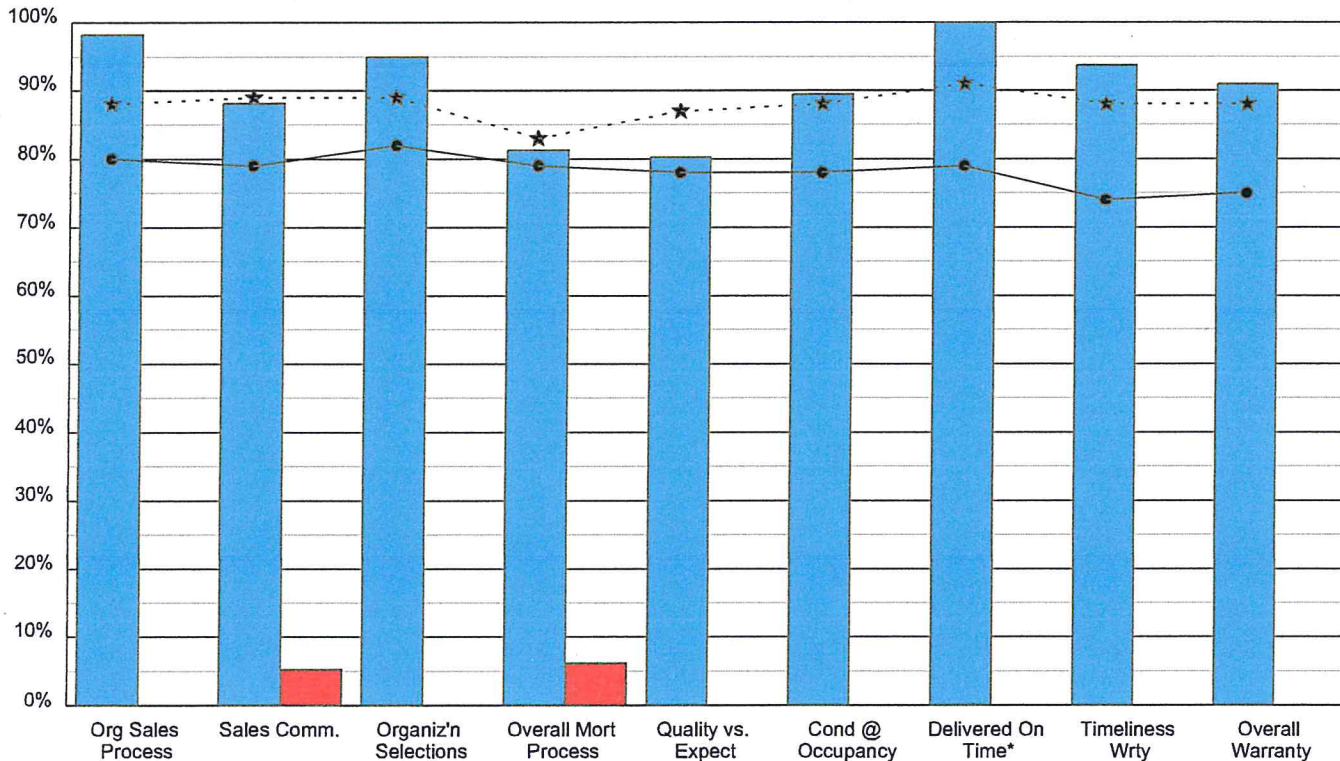

Woodland, O'Brien associates Schmidt Builders, LLC

Schmidt Builders, LLC: Overall

Avg Neg

Period 1 Closing Dates: 1/1/2019 - 12/31/2019: 19 of 37 (51%) 79% Enthusiasm

● Woodland O'Brien All Clients

★ Woodland O'Brien Top Performers

These statistical reports reflect the results of independent consumer surveys conducted by Woodland, O'Brien & Associates.