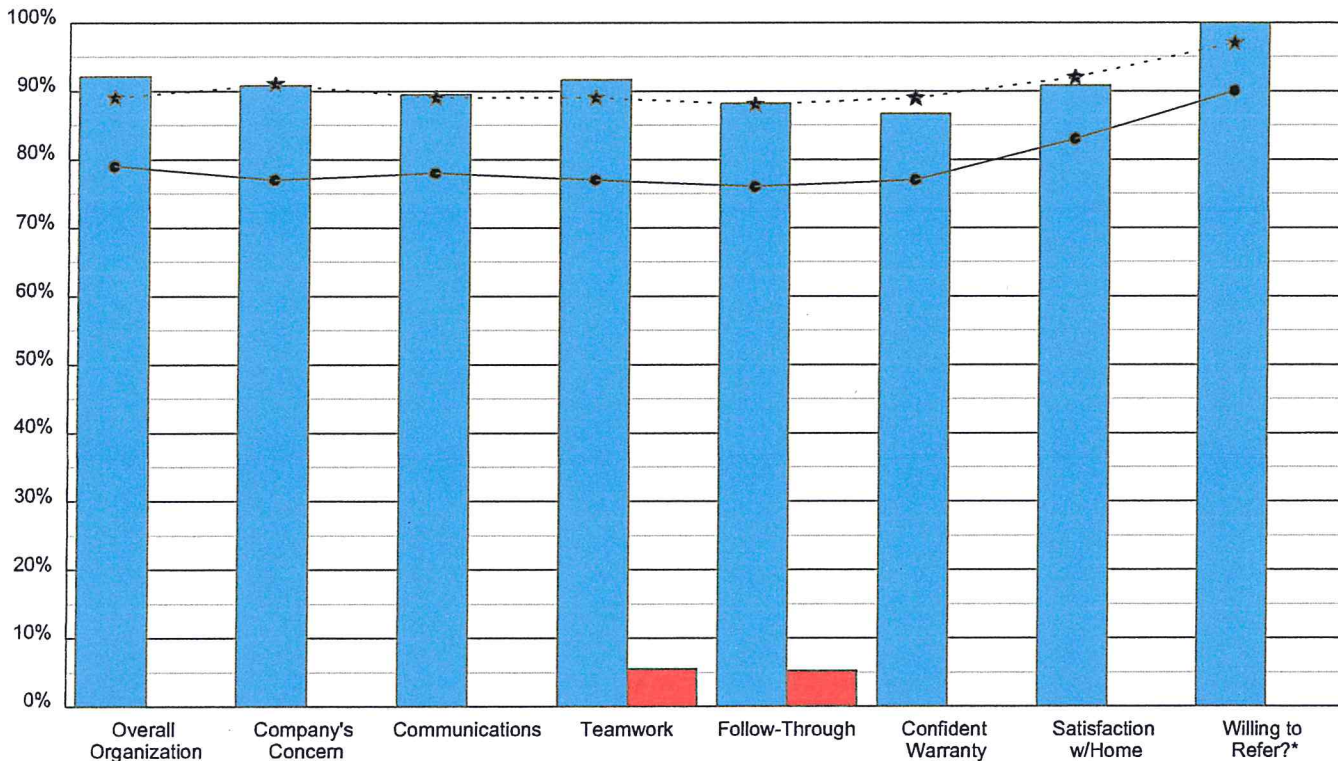

Woodland, O'Brien associates Schmidt Builders, LLC

Schmidt Builders, LLC: Overall

Avg Neg

Period 1 Closing Dates: 1/1/2019 - 12/31/2019: 19 of 37 (51%) 79% Enthusiasm

● Woodland O'Brien All Clients

★ Woodland O'Brien Top Performers