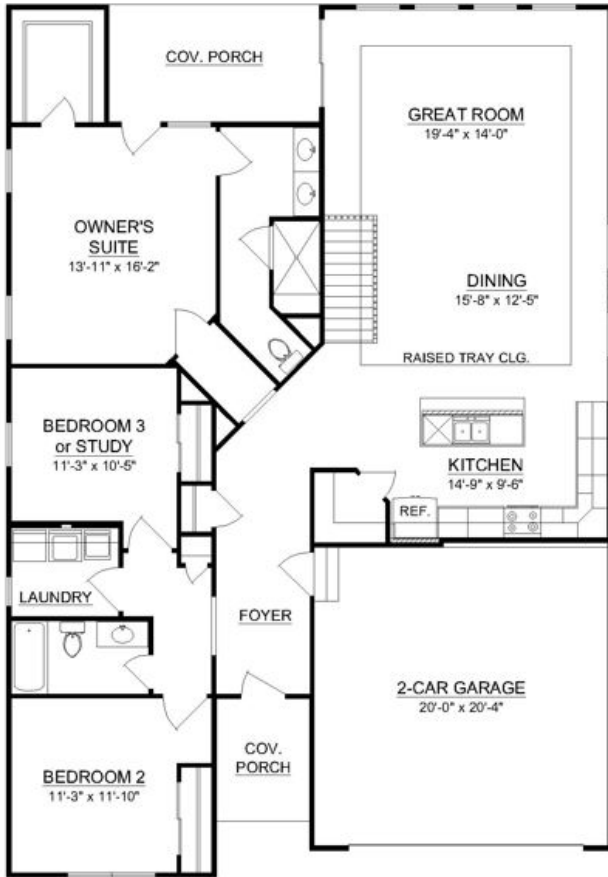

Main Level

©2021 Schmidt Builders