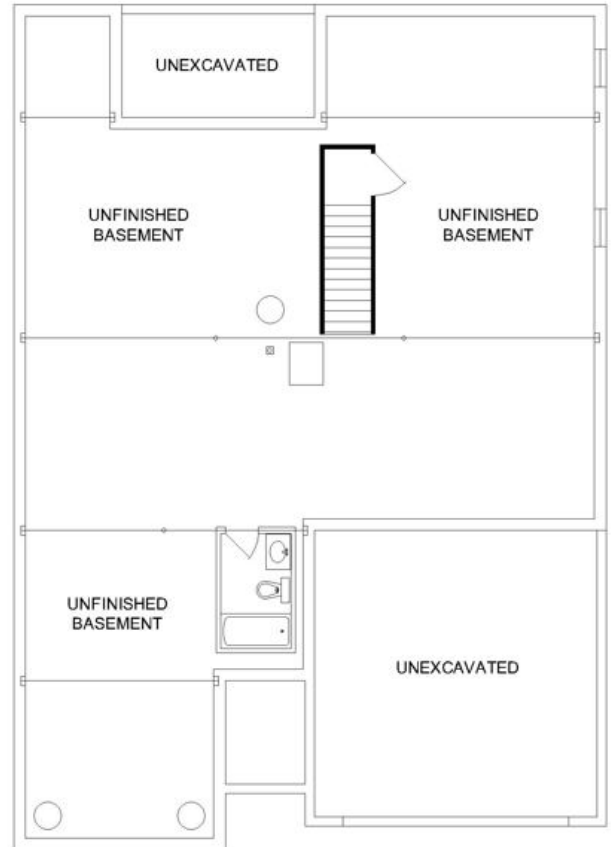

Lower Level

©2021 Schmidt Builders