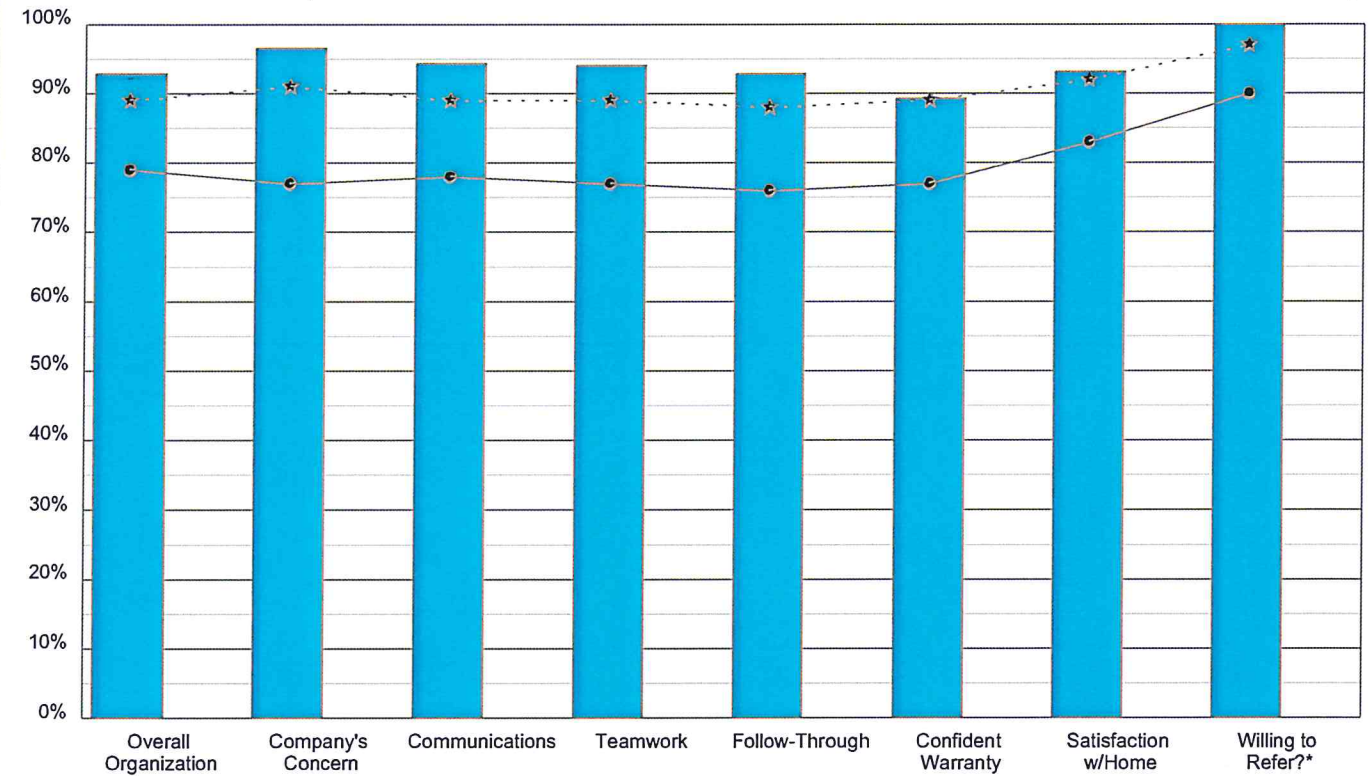

Woodland, O'Brien associates Schmidt Builders, LLC

Schmidt Builders, LLC: Overall

Avg Neg

Period 1 Survey Received Dates: 1/1/2020 - 12/31/20: 23 of 23 87% Enthusiasm

● Woodland O'Brien All Clients

★ Woodland O'Brien Top Performers