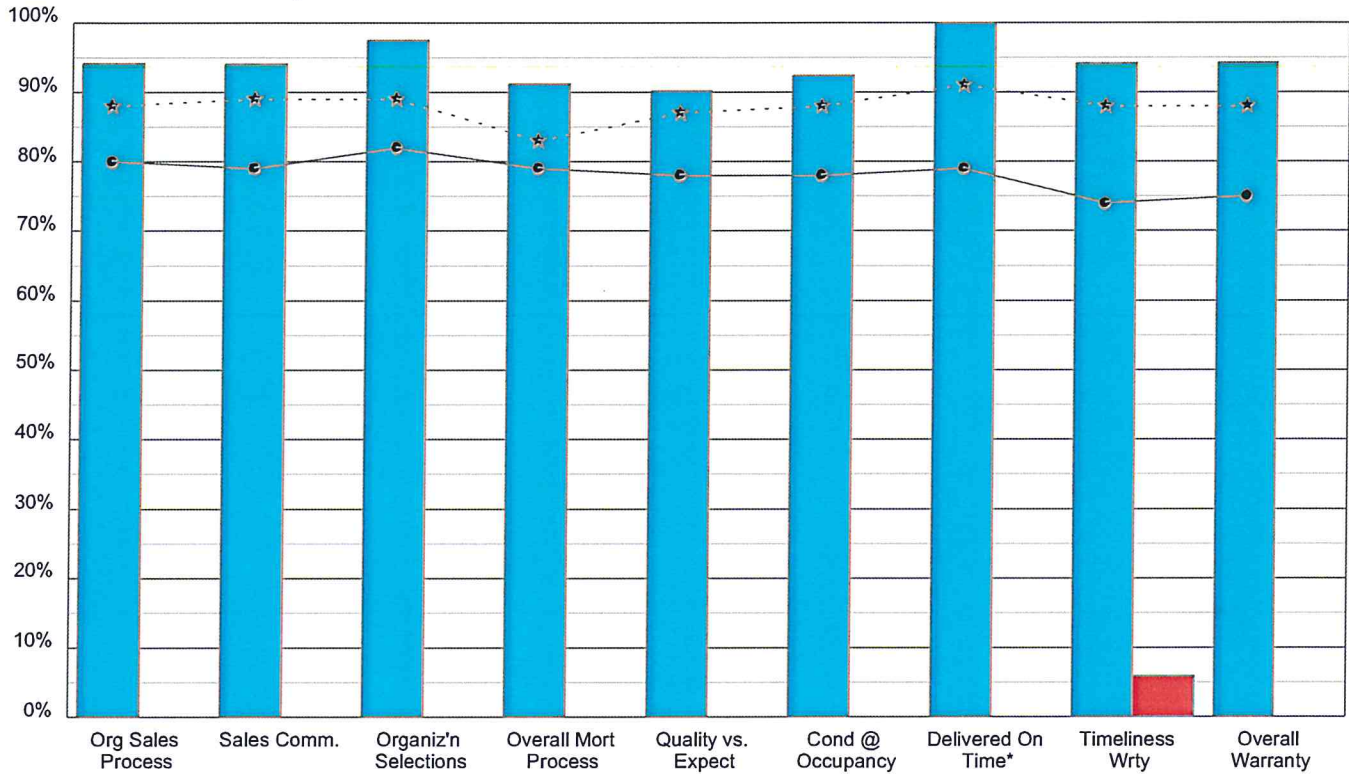

Woodland, O'Brien associates Schmidt Builders, LLC

Schmidt Builders, LLC: Overall

Avg Neg

Period 1 Survey Received Dates: 1/1/2020 - 12/31/20: 23 of 23 87% Enthusiasm

● Woodland O'Brien All Clients

★ Woodland O'Brien Top Performers